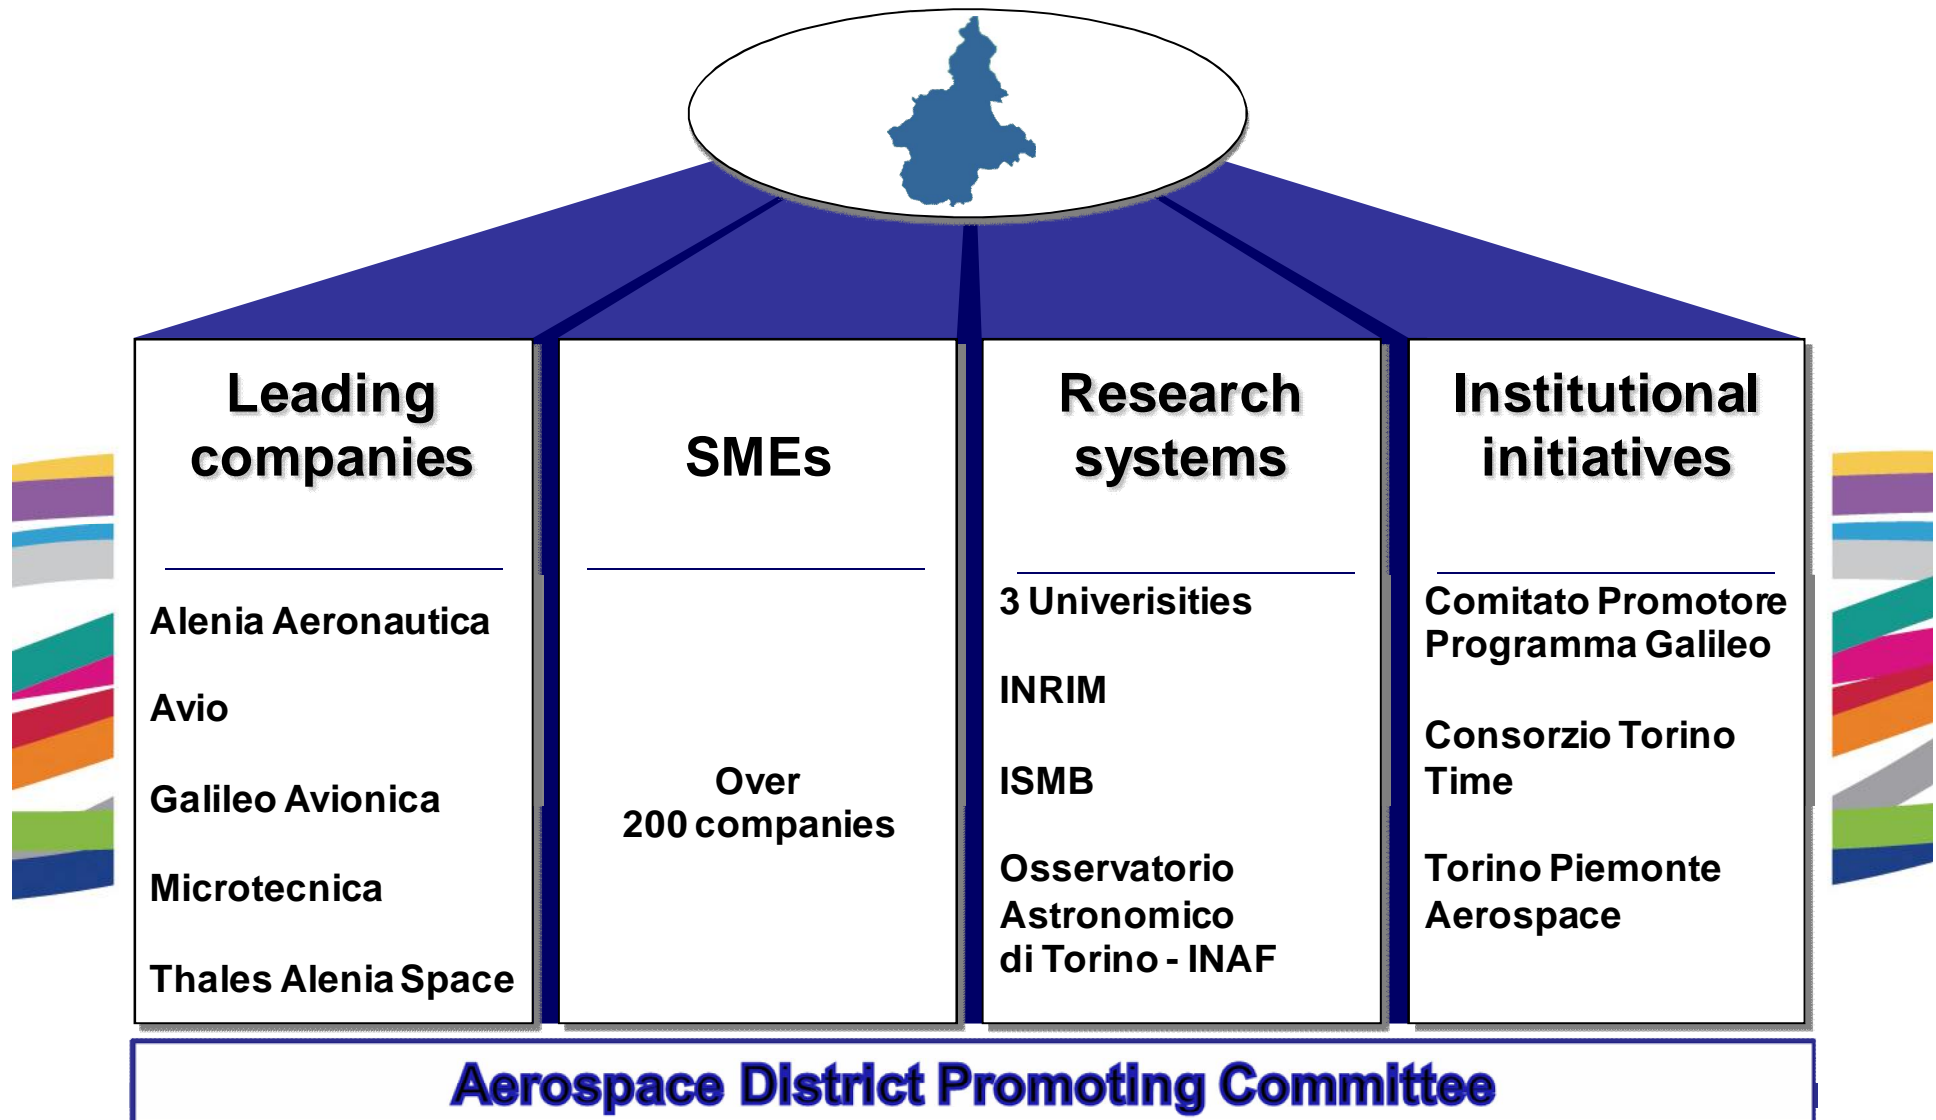

Competence Centres

International standing

accessibility

cooperation

Regional capabilities

Governance players

Sistema Regionale Piemontese
per la Ricerca e l'Innovazione

Policy Making

Regione Piemonte

Regional Committee for
Research and Innovation

Scientific Commission

Finpiemonte SpA

Regional Development Agency

- Enzima P
- Science & Technology Parks:
 - Bioindustry: biotech
 - Environment: eco-efficiency and Hydrogen
 - Tecnogranda: agro-industry
 - Tecnoparco del Lago Maggiore: energy and environment
 - PST della Valle Scrivia: logistics and ICT
- Incubators:
 - I3P (Politecnico di Torino)
 - 2i3T (Università degli Studi di Torino)
- Technology Districts:
 - Torino Wireless (ICT)
 - (Aerospace District Promoting Committee)

• Regulation

- Regional Law 4/2006
"Regional System for Research and Innovation"
- General lines of intervention
- Three year research plan

• Application

- Technology platforms
- Innovation poles
- Competence centre
 - Mobility
 - Aerospace

An example: *Piemonte aerospace cluster*

Sistema Regionale Piemontese
per la Ricerca e l'Innovazione

Aerospace technology platforms

Sistema Regionale Piemontese
per la Ricerca e l'Innovazione

IKINET Policy Forum