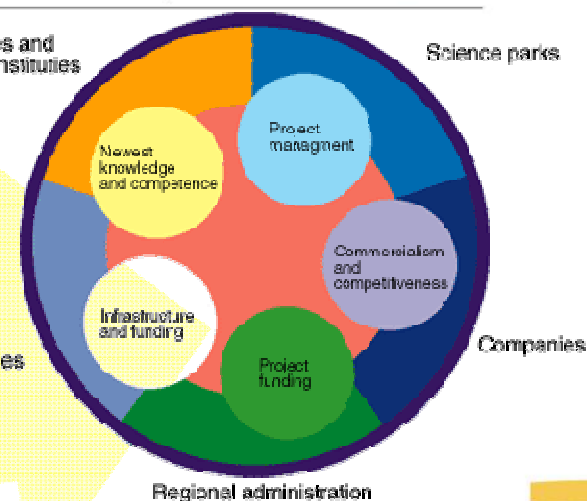

IKINET Policy Forum

Theme 1: How to promote international accessibility and cooperation between competence centres

Sistema Regionale
Piemontese per la Ricerca
e l'Innovazione

Innovation policy in Piemonte:

International standing
by a competence
centres approach

Prof. Mario Calderini
President
Finpiemonte
presidenza@finpiemonte.it

Policy priorities

Sistema Regionale Piemontese per la Ricerca e l'Innovazione

Innovation guidelines

§ Regional System for Research and Innovation

§ Selectivity

§ Specialisation

§ Effective use of results

§ International evaluation and refereeing standards

§ Regional and International networking

Competence Centres

International standing

accessibility

cooperation

Regional capabilities

Governance players

Sistema Regionale Piemontese
per la Ricerca e l'Innovazione

Policy Making