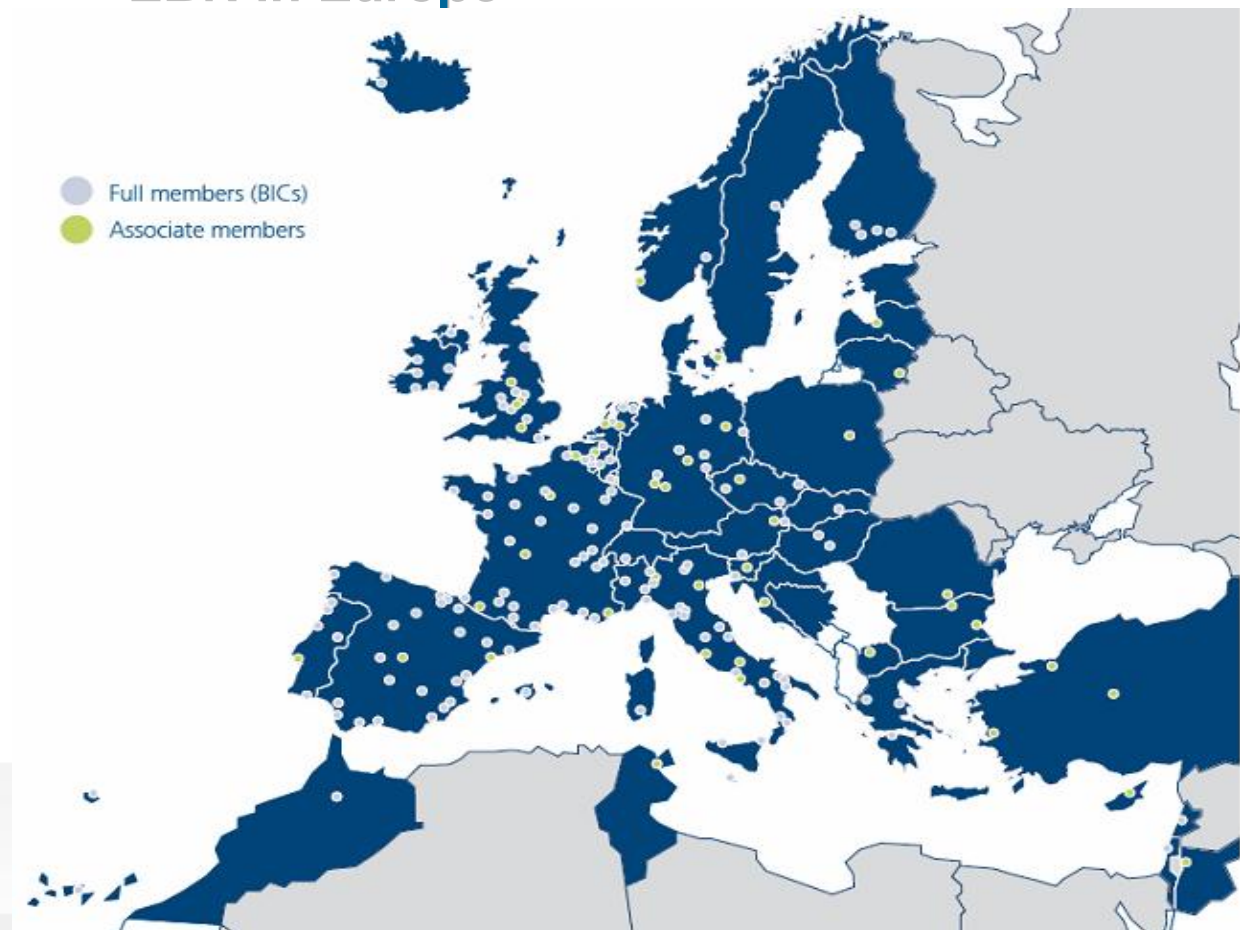

The European BIC Network is the home of Innovative Entrepreneurship and Incubation in Europe

EBN - Avenue de Tervuren, 168 B - 1150 Brussels

Regional “competence centres” and European knowledge and innovation networks: an international comparison of innovation cluster policies

Luigi CAMPITELLI
EBN President

EBN and CLUSTERS
20 September 2007

EBN
Avenue de Tervuren, 168 B - 1150 Brussels
Tél. : +32 2 772 89 00
Fax : +32 2 772 95 74
Email : ebn@ebn.be

The European BIC Network is the home of Innovative Entrepreneurship and Incubation in Europe

EBN - Avenue de Tervuren, 168 B - 1150 Brussels

EBN in Europe

An organised Network of 200+ Business Support Centers covering most regions of EU 25 +

An initiative taken 21 years ago by the EC and european industry leaders

A dynamic cluster of clusters with 25.000+ entrepreneurs inside the active portfolio

An EC-BIC

- è A **tool** for regional/local economic development
- è A creator of **new innovative enterprises**
- è A developer of **innovative projects** in existing SMEs
- è An operating agent of public-policy related entrepreneurship & innovation **programmes** financed by EU, Region, State
- è An EC-labeled specialised business support player (ref. B2Europe)